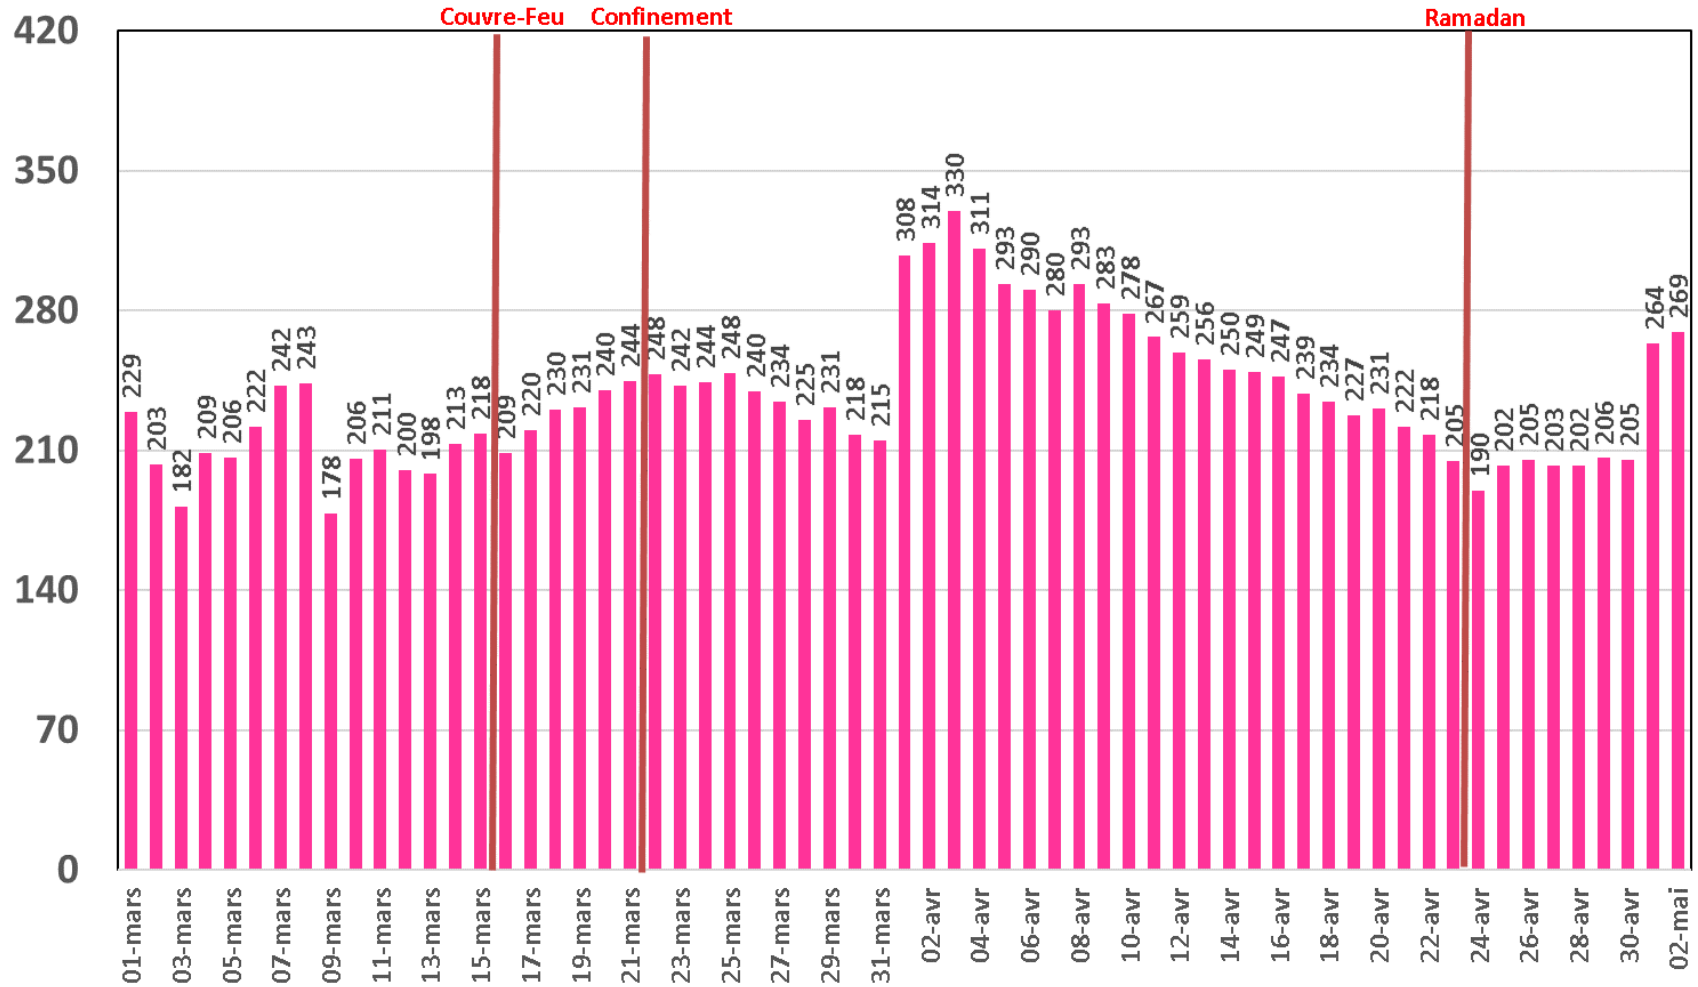

Traffic Data Mobile sur Clés 3G/4G

Traffic Data Mobile sur Clés 3G/4G (To)