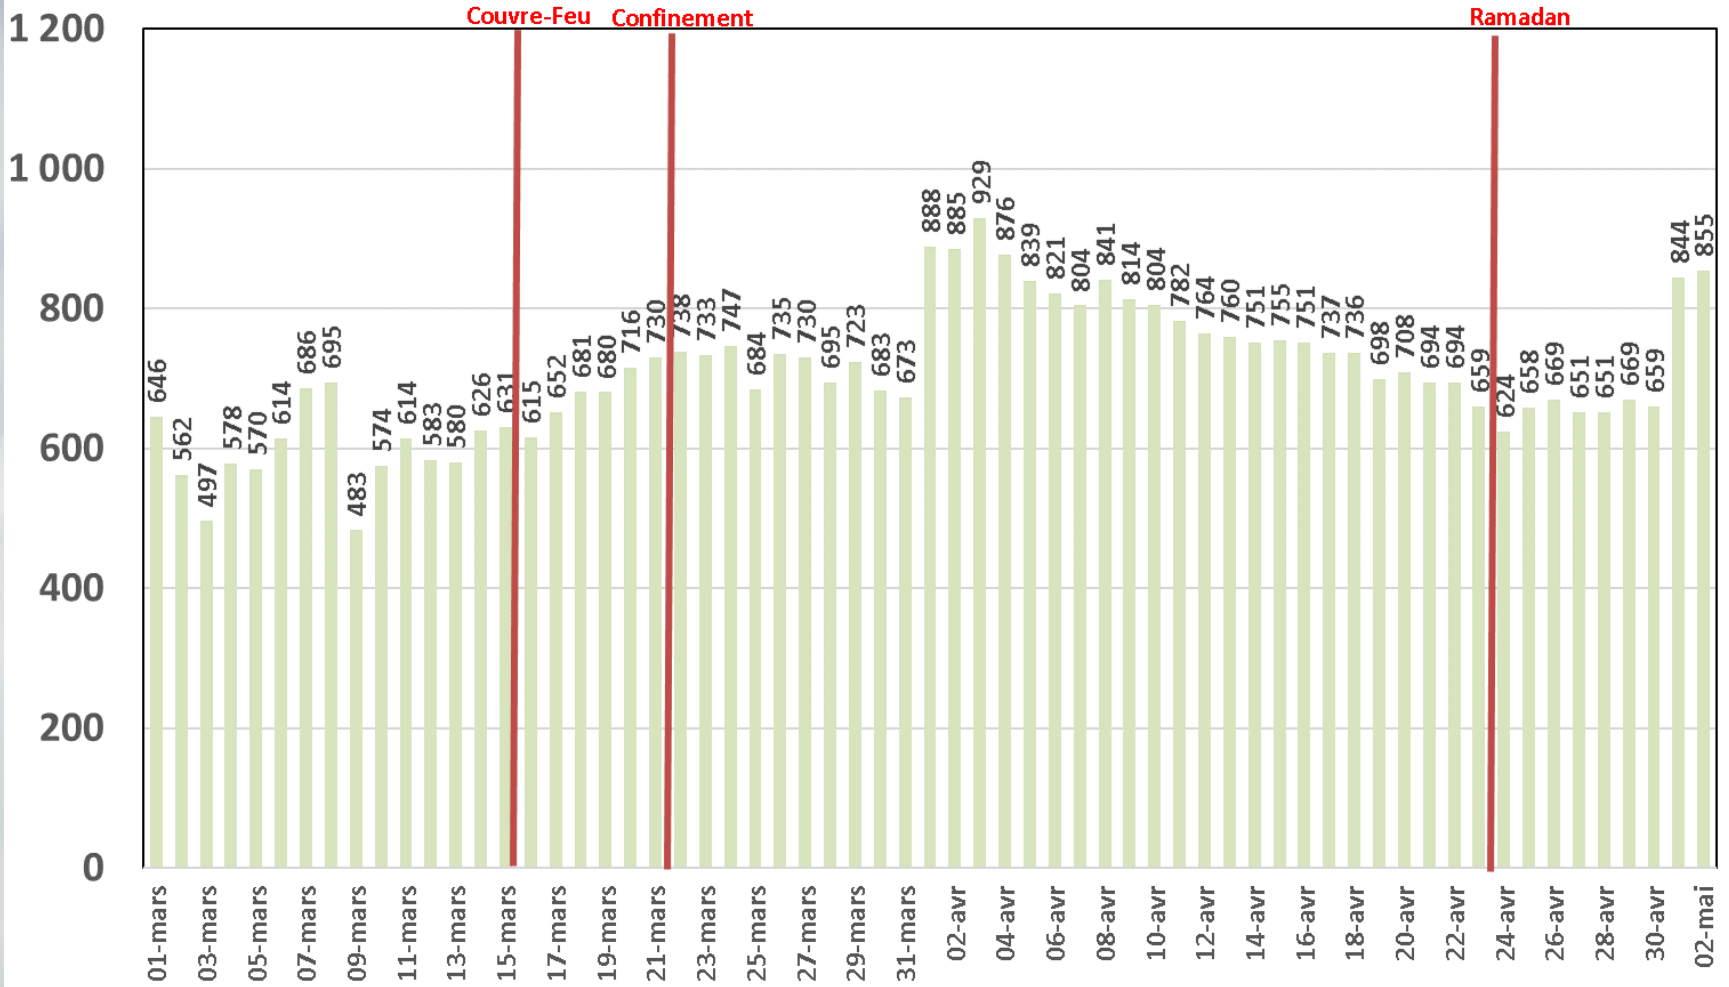

Traffic Data Fixe Hertzienne

Traffic Data Fixe Hertzienne (Box-Data & LTE-TDD) (To)